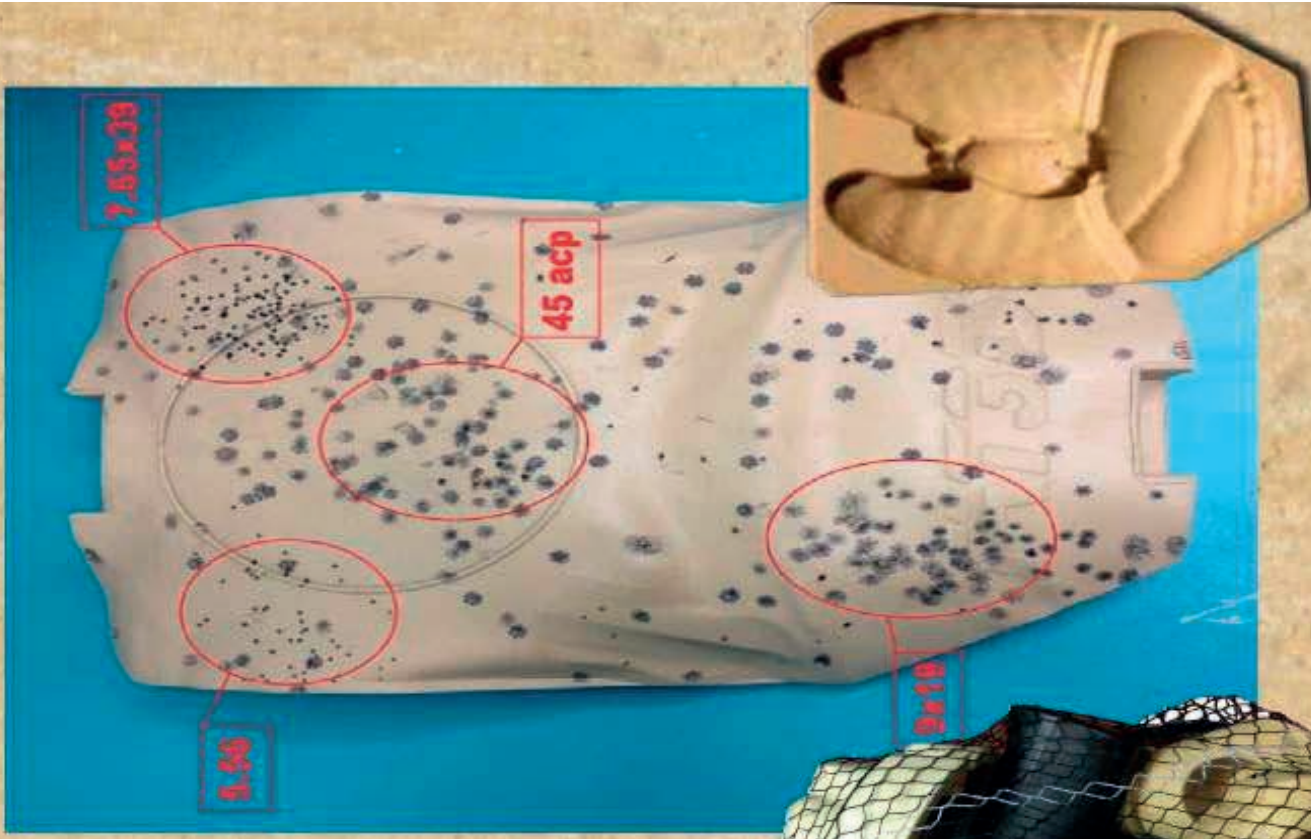

target backbone plastic
box 50 pieces

RPG7

target head cardboard

target cardboard
box 50 pieces

Technical data

height	175 cm (standard configuration)
width	56 cm
thickness	21 cm
weight	20 - 25 kg (basic)

Pants & Uniforms