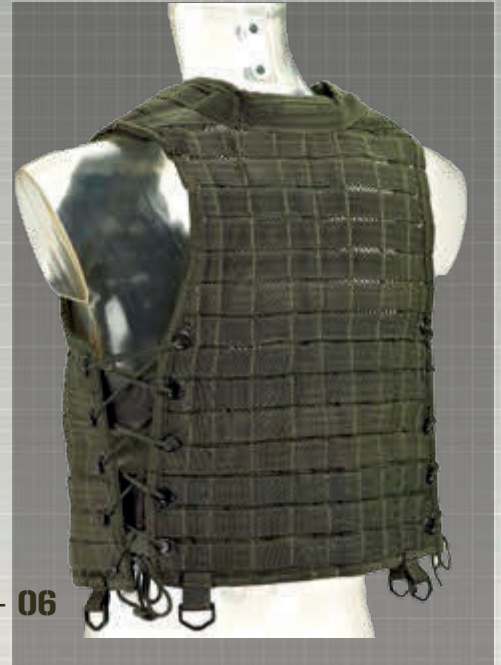

Tactical Equipment

CODE: **K20001 - 06**

Γιλέκο Molle Mesh
Molle Mesh Vest